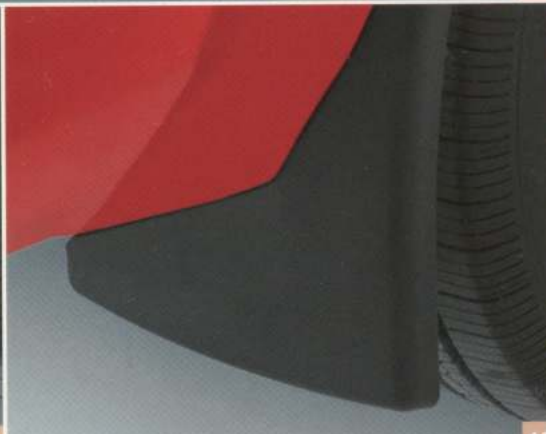

Base Part No. **5K238**

NEW

NEW

10

11

12

10 Racing Stripes*

Add a little zip to your 'Stang – these racing stripes are like the ones the Mustang sported at its public introduction. Now, you can personalize your car's hood, roof (on coupe only) and rear decklid with this cool kit. Offered for Mustang GT coupe and convertible (with or without spoiler), Mustang V6 coupe (with or without spoiler) and Mustang V6 convertible (without spoiler). Available in black, silver, white or gold. Dealer installation recommended. Base Part No. **20000**