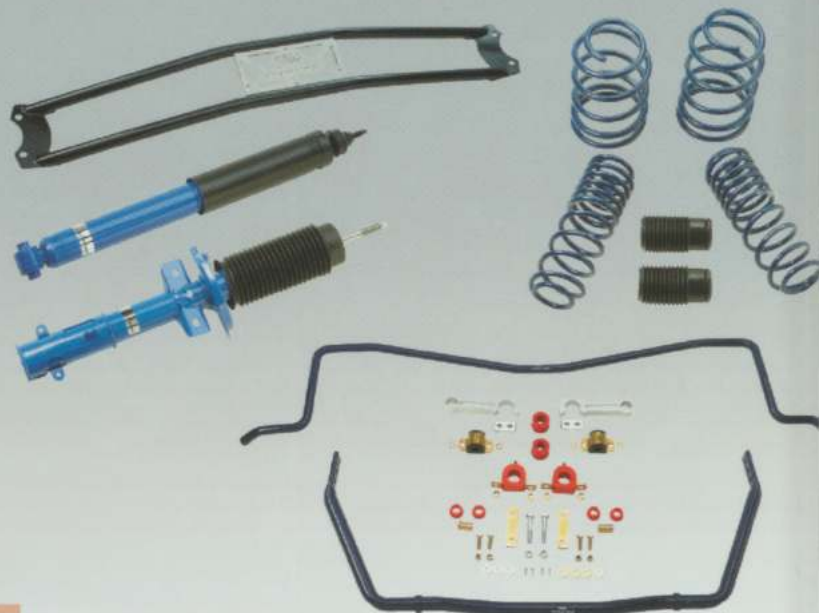

Your Mustang. Revved up.

37 38

Made by Ford enthusiasts for Ford enthusiasts, Ford Racing Performance Parts are among the best-engineered and best-performing parts that you can buy. So go fast and look good. It's time to put your Mustang in drive.

37 Mustang GT Axle Back Exhaust Kit

For a proven increase in horsepower and torque. Provides a louder, "throatier" exhaust note. Fits 2005–2007 Mustang GT. Includes mufflers with Ford Racing embossed 3.5" exhaust tips. 49 state drive-by noise legal (not legal in CA).
M-5230-5GT*

38 Handling Pack

For more street manners and an aggressive lowered stance. Stiffens up the front end, lowers car approximately 1.5". Fits 2005–2007 Mustang GT Coupe. Includes tuned dampers, lowering springs, anti-roll bars, strut tower brace.
M-2005-FR3

*Not legal for sale or use on pollution-controlled motor vehicles.

Most Ford Racing Performance Parts are sold with no warranty. See fordracingparts.com for more details. Available at select FRPP Dealers only.