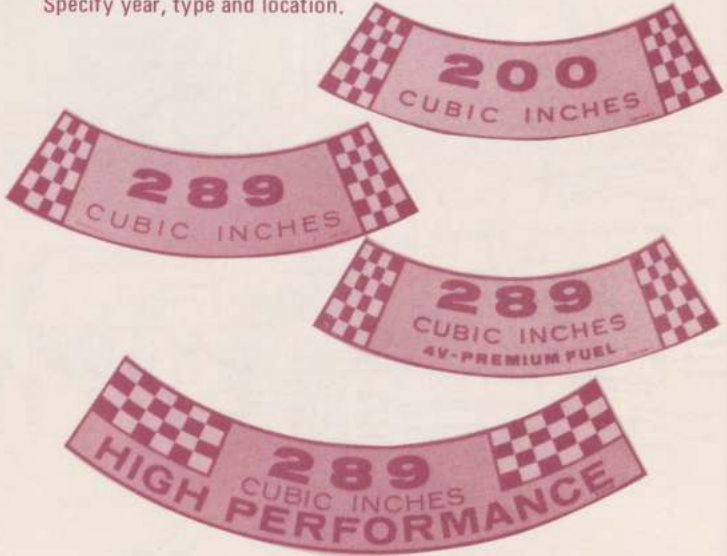

1. License frames — 1965 through 1970 Mustang
   GT350-GT500 Carroll Shelby
   Cobra — Shelby Motors 65/70
2. Splash guard, body side protects paint from stones
   and mud 65/70
3. Throw mats, rubber, protect your carpets,
   available in red, white, blue, and black
   front 65/70
   rear 65/70
4. Carpet sets, front and rear 65/70
5. Headlining kit, in original "Moon skin" natural
   most colors available
   Headliner only 65/67
   Headliner with clip on wind lace 65/67
   Specify body style and color desired, and year.
6. Convertible top kit, with clear rear window, also available with
   folding glass rear window 65/70
   available in:
   Specify color.
7. Monte Carlo Bar, Shelby — strengthen and stabilize front end
   for improved handling 65/66
8. S2MK-18127-A Traction Master — mounts on rear axle at
   spring, and to frame section for improved traction 65/67
   (as original equipment on Shelys).
9. Battery disconnect switch 65/67
10. Decals — pressure sensitive vinyl — for air cleaner, fender,
    apron, glove box, trunk, etc. 65/70
    Specify year, type and location.