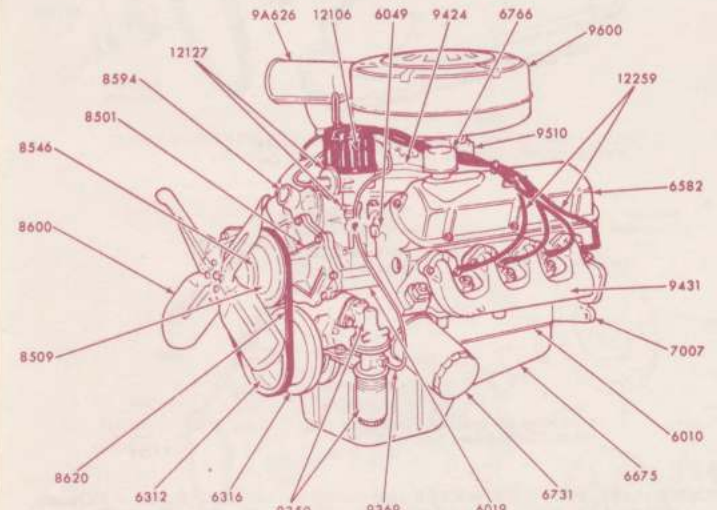

RIGHT-FRONT VIEW

ENGINE ASSEMBLY - 8 CYLINDER 289 - TYPICAL
1965/68

LEFT-FRONT VIEW