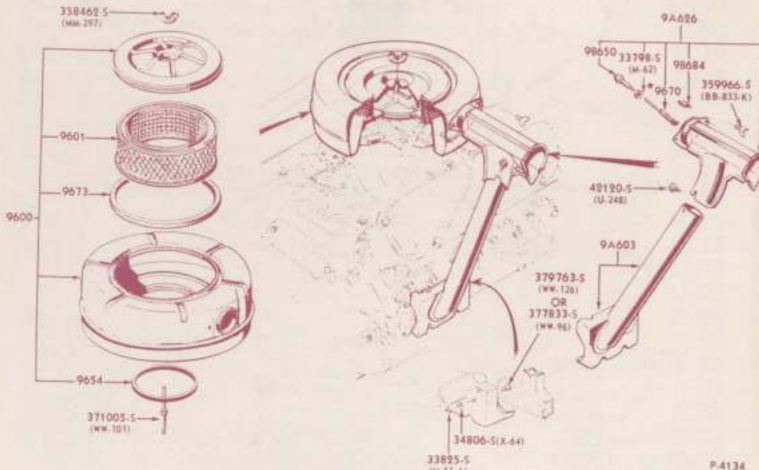

C7OZ-9819-B	Tube, choke heat repair kit, 8 cyl.	65
C2DZ-10718-A	Clamp, battery mounting, std. battery	65/66
C5DZ-10718-A	Clamp, battery mounting, large battery	65/67
C5ZZ-10732-C	Tray, battery	65/66
C7ZZ-10732-D	Tray, battery	67
C5ZZ-10838-A	Instrument panel, with oil & charger lights	65
C5ZZ-10838-B	Instrument panel, full inst., wood grain	65/66
C6ZZ-10838-A	Instrument panel, black camera case finish	65/66
C7ZZ-10838-B	Instrument panel, brushed aluminum	67
C7ZZ-10838-C	Instrument panel, black camera case finish	67
C5ZZ-10850-A	Gage, charge indicator	65
C6ZZ-10850-A	Gage, charge indicator	66
C5DZ-10883-A	Gage, temp., use w/oil & alt. lights	65
C5ZZ-10883-B	Gage, temp. indicator, use w/full gages	65/66
C7ZZ-10883-B	Gage, temp. indicator	67/68
C3AZ-10884-A	Sender, temperature, most 6 cyl.	65/66
C5DZ-10884-A	Sender, temperature, most 8 cyl.	65/66
C6DZ-10884-B	Sender, temperature, most 6 cyl. & 8 cyl.	66/69
C5OZ-11582-A	Cylinder & 2 keys, ignition	65/66
C9AZ-11582-A	Cylinder & 2 keys, ignition	67/69
C3AZ-11584-A	Switch bezel, ignition	65/66
C5ZZ-11650-A	Nut, light switch	65/66
C5ZZ-11654-B	Light switch	65/66
C5ZZ-11661-B	Knob & shaft, light switch	65/66
C5ZZ-12000-A	Kit (points, cond., rotor) for dual points disk, 8 cyl.	65/66
C5OZ-12127-E	Distributor, hi-performance, dual point, 8 cyl.	65/68
D1AZ-12259-B	Wire set, plug, 6 cyl.	65/70
D6PZ-12259-A	Wire set, plug, 8 cyl.	65/66
B8Q-12297-A	Wire holder, on valve cover, 8 cyl.	65/72

AIR CLEANER - 8 CYLINDER
1965/67 FORD, FAIRLANE and FALCON (289 ENGINES)
1965/67 MUSTANG (260, 289 ENGINES - except F SPECIAL)