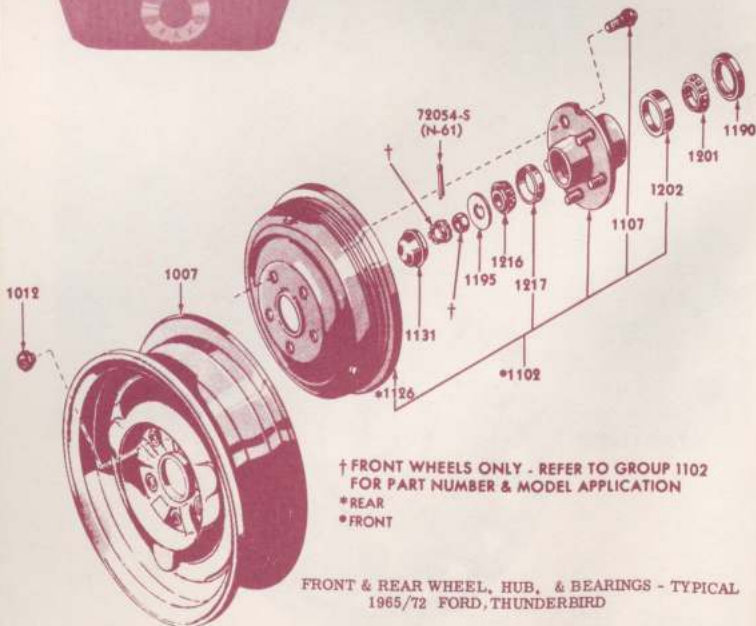

B5A-1201-A	Brq., front wheel inner	all
B5A-1202-A	Brq., cup, front wheel inner	all
B5A-1216-A	Brq., cup, front wheel outer	all
B5A-1217-A	Brq., cup, front wheel outer	all
C6ZZ-1210-A	Wheel trim ring, rally wheel	66
C7ZZ-1210-A	Wheel trim ring, rally wheel	67
C5ZZ-1424-A	Spare wheel hold-down plate	65/67
C5AZ-1448-D	Spare wheel mounting bolt (styled wheels)	65/66
C6OZ-1448-A	Spare wheel mounting bolt (std. wheels)	65/66
C5ZZ-2078-A	Brake hose, disk	65/66
C5ZZ-2078-B	Brake hose, drum	65/66
C5ZZ-2B091-B	Disk brake pressure control valve	
C5AZ-2140-A	Master cyl. w/standard drum brakes	65
C5ZZ-2140-B	Master cyl. w/power drum brakes	65
C5ZZ-2140-C	Master cyl. w/disk brakes	65/66
CODZ-2128-A	w/c kit rear	65
C3OZ-2128-B	w/c kit rear	66
C3OZ-2221-A	w/c kit front, 10 x 2 1/4", drum	65
C3AZ-2221-A	w/c kit front, 10 x 2 1/4", drum	66/69
C5ZZ-2282-A	Hose rear, 260-289, 2 bbl.	65/66
C5ZZ-2282-B	Hose rear, 6 cyl.	65/66
C5ZZ-2282-D	Hose rear, 289, 4 bbl.	65/66
C7ZZ-2282-A	Hose rear, all	67
C5ZZ-2454-C	Brake pedal pad, auto trans., disk brake	65/67
C5ZZ-2454-D	Brake pedal pad, std. trans., disk brake	65/67
C5ZZ-2457-E	Brake pedal pad, auto trans., drum power brake	65
C5ZZ-2457-F	Brake pedal pad, auto trans., drum manual brake	66/67
C5ZZ-2457-G	Brake pedal pad, std. trans., manual brakes	66/67
B7AZ-2471-A	Brake pedal bushing	all
D1ZZ-2A487-B	Brake pedal stainless trim ring, std. trans.	all
C5ZZ-2A635-D	Emergency brake cable at wheel, 6 cyl.	65
C5ZZ-2A635-E	Emergency brake cable at wheel, 8 cyl.	65
C6ZZ-2A635-C	Emergency brake cable at wheel, all	66
C7ZZ-2A635-A	Emergency brake cable at wheel, all	67
CODZ-2760-B	Hand brake handle	65/66
C7ZZ-2760-B	Hand brake handle	67/68
C6ZZ-2853-B	Hand brake cable	65/66
C7ZZ-2853-B	Hand brake cable	67/68