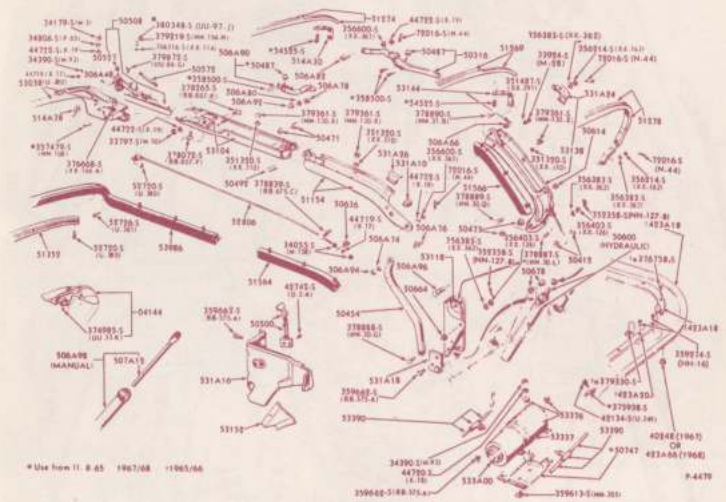

11968 11967
FRONT SEAT MECHANISM and RELATED PARTS - BUCKET
1965/66 MUSTANG, 1967 MUSTANG - BODY TYPE 63A, 65A, 76A and 1968/69 MUSTANG