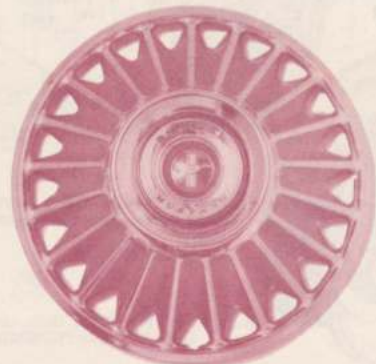

C5ZZ-1130-W

C7ZZ-1130-A

C9ZZ-1130-D

S2MS-1130-B

C5ZZ-1130-A
C5ZZ-1130-J

C6ZZ-1130-A

C7ZZ-1130-B

B5A-1201-A	Brq., front wheel inner	all
B5A-1202-A	Brq., cup, front wheel inner	all
B5A-1216-A	Brq., cup, front wheel outer	all
B5A-1217-A	Brq., cup, front wheel outer	all
C6ZZ-1210-A	Wheel trim ring, rally wheel	66
C7ZZ-1210-A	Wheel trim ring, rally wheel	67
C5ZZ-1424-A	Spare wheel hold-down plate	65/67
C5AZ-1448-D	Spare wheel mounting bolt (styled wheels)	65/66
C6OZ-1448-A	Spare wheel mounting bolt (std. wheels)	65/66
C5ZZ-2078-A	Brake hose, disk	65/66
C5ZZ-2078-B	Brake hose, drum	65/66
C5ZZ-2B091-B	Disk brake pressure control valve	
C5AZ-2140-A	Master cyl. w/standard drum brakes	65
C5ZZ-2140-B	Master cyl. w/power drum brakes	65
C5ZZ-2140-C	Master cyl. w/disk brakes	65/66
CODZ-2128-A	w/c kit rear	65
C3OZ-2128-B	w/c kit rear	66
C3OZ-2221-A	w/c kit front, 10 x 2 1/4", drum	65
C3AZ-2221-A	w/c kit front, 10 x 2 1/4", drum	66/69
C5ZZ-2282-A	Hose rear, 260-289, 2 bbl.	65/66
C5ZZ-2282-B	Hose rear, 6 cyl.	65/66
C5ZZ-2282-D	Hose rear, 289, 4 bbl.	65/66
C7ZZ-2282-A	Hose rear, all	67
C5ZZ-2454-C	Brake pedal pad, auto trans., disk brake	65/67
C5ZZ-2454-D	Brake pedal pad, std. trans., disk brake	65/67
C5ZZ-2457-E	Brake pedal pad, auto trans., drum power brake	65
C5ZZ-2457-F	Brake pedal pad, auto trans., drum manual brake	66/67
C5ZZ-2457-G	Brake pedal pad, std. trans., manual brakes	66/67
B7AZ-2471-A	Brake pedal bushing	all
D1ZZ-2A487-B	Brake pedal stainless trim ring, std. trans.	all
C5ZZ-2A635-D	Emergency brake cable at wheel, 6 cyl.	65
C5ZZ-2A635-E	Emergency brake cable at wheel, 8 cyl.	65
C6ZZ-2A635-C	Emergency brake cable at wheel, all	66
C7ZZ-2A635-A	Emergency brake cable at wheel, all	67
CODZ-2760-B	Hand brake handle	65/66
C7ZZ-2760-B	Hand brake handle	67/68
C6ZZ-2853-B	Hand brake cable	65/66
C7ZZ-2853-B	Hand brake cable	67/68