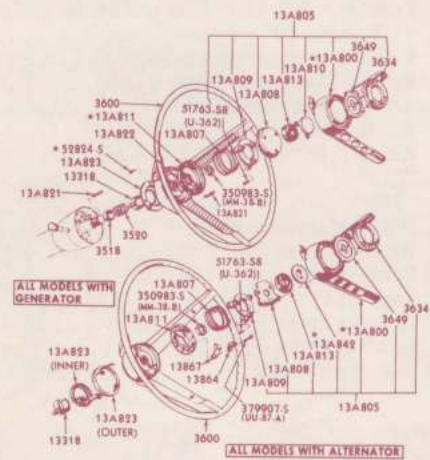

HORN RING, STEERING WHEEL and RELATED PARTS -- NON - WOODGRAIN WHEEL
1965/66 MUSTANG