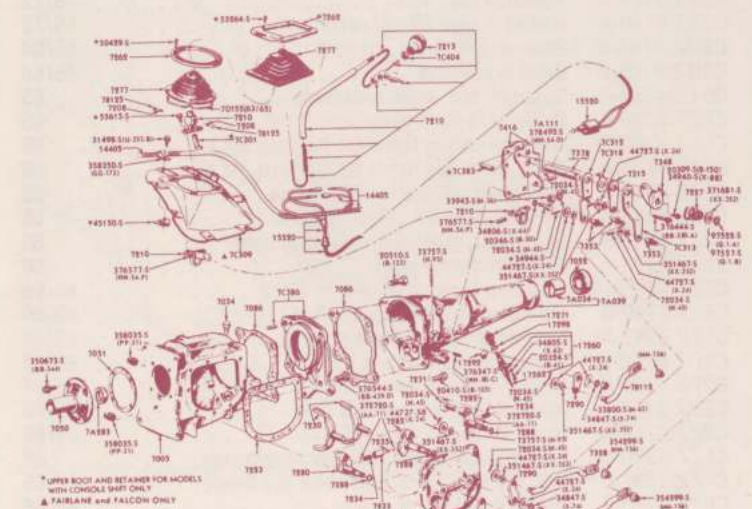

C2AZ-7B125-A	Trunnion, gear shift lever, 4-speed	65/68
C2AZ-7B125-B	Trunnion, gear shift lever, 3-speed	65/68
C5ZZ-7153	Transmission gasket set	
	Specify type of transmission when ordering.	
C2AZ-7208-A	Spring, gear shift lever trunnion, 4-speed	65/68
C2AZ-7208-B	Spring, gear shift lever trunnion, 3-speed	65/68
C5ZZ-7210-D	Bracket shift lever mount	65
C5ZZ-7210-H	Stick, shift lever, all automatic	65/66
C5ZZ-7210-M	Stick, shift lever, all 4-speed	65/67
379998-5	Grommet, shift lever mounting bolt	65/67
C5ZZ-7A213-D	Dial, trans. shift selector, w/console	65/66
7213-A	Shift knob, walnut, w/Mustang emb., 3-speed	65/67
7213-B	Shift knob, walnut, w/Mustang emb., 4-speed	65/67
7213-C	Shift knob, leather, w/Mustang emb., 3-speed	65/67
7213-D	Shift knob, leather, w/Mustang emb., 4-speed	65/67
7213-E	Shift knob, walnut, Cobra, w/snake, 3-speed	65/67
7213-F	Shift knob, walnut, Cobra, w/snake, 4-speed	65/67
7213-G	Shift knob, leather, Cobra, w/snake, 3-speed	65/67
7213-H	Shift knob, leather, Cobra, w/snake, 4-speed	65/67
7A213-A	Shift handle, automatic, walnut w/snake	65/67
C4AZ-7A247-C	Neutral switch, automatic	65/67
C5ZZ-7262-A	Retainer, gear shift boot	65/68
C5ZZ-7277-B	Boot, shift lever, rubber	65/68
1A-7288-A	"O" ring seal, shifter shaft	65/68
C5ZZ-7D351-A	Seal, automatic selector dial	65/68
C5ZZ-7400-D	Shifter control assembly, 4-speed	65/68
C5ZZ-7C488-C	Button, shift handle, L.H.	65/67
C5ZZ-7C488-D	Button, shift handle, R.H. dummy	65/67
C5ZZ-7507-A	Pivot, clutch equalizer bar, outer	65/69
C6OZ-7513-C	Boot, clutch release arm	65/71
B9AZ-7522-A	Bracket, clutch release arm, pivot	65/68
C5ZZ-7523-A	Spring, clutch return, 8 cyl.	65/66
C0AZ-7526-A	Bushing, clutch release idler lever	65/72
C5ZZ-7528-D	Bar assy., clutch release idler Hi-Po., 4-speed	65
C5ZZ-7528-E	Bar assy., clutch release equalizer, 8 cyl.	65
C20A-7A531-B	Pivot, clutch equalizer bar, inner	65/69
C5ZZ-7A533-A	Seal, clutch pedal rod	65/66
C1DD-7543-A	Ball, clutch equalizer shaft, pivot	65/72
C5ZZ-7B544-A	Trim ring, clutch pedal, stainless	65/68
B7A-7580-A	Bearing, clutch through nut	66
C7AZ-7580-A	Bearing, clutch through nut	65
C2OZ-7600-A	Bearing, clutch pilot	65/67
C5ZZ-7A624-B	Pad, clutch pedal plate	65/68

GEAR SHIFT MECHANISM - CONSOLE (w FLOOR MOUNTED) - TYPICAL
4 SPEED MANUAL TRANSMISSION - WARDER DESIGN
1965-68 FAIRLANE, MUSTANG & FALCON #3745