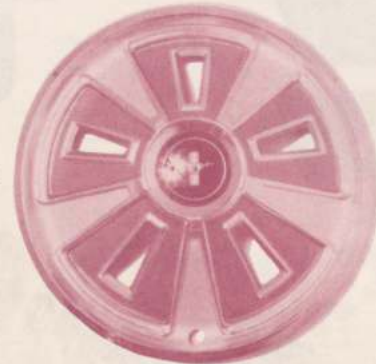

C5ZZ-1130-W

C7ZZ-1130-A

C9ZZ-1130-D

S2MS-1130-B

C5ZZ-1130-A
C5ZZ-1130-J

C6ZZ-1130-A

C7ZZ-1130-B

B5A-1201-A	Brq., front wheel inner	all
B5A-1202-A	Brq., cup, front wheel inner	all
B5A-1216-A	Brq., cup, front wheel outer	all
B5A-1217-A	Brq., cup, front wheel outer	all
C6ZZ-1210-A	Wheel trim ring, rally wheel	66
C7ZZ-1210-A	Wheel trim ring, rally wheel	67
C5ZZ-1424-A	Spare wheel hold-down plate	65/67
C5AZ-1448-D	Spare wheel mounting bolt (styled wheels)	65/66
C6OZ-1448-A	Spare wheel mounting bolt (std. wheels)	65/66
C5ZZ-2078-A	Brake hose, disk	65/66
C5ZZ-2078-B	Brake hose, drum	65/66
C5ZZ-2B091-B	Disk brake pressure control valve	
C5AZ-2140-A	Master cyl. w/standard drum brakes	65
C5ZZ-2140-B	Master cyl. w/power drum brakes	65
C5ZZ-2140-C	Master cyl. w/disk brakes	65/66
CODZ-2128-A	w/c kit rear	65
C3OZ-2128-B	w/c kit rear	66
C3OZ-2221-A	w/c kit front, 10 x 2 1/4", drum	65
C3AZ-2221-A	w/c kit front, 10 x 2 1/4", drum	66/69
C5ZZ-2282-A	Hose rear, 260-289, 2 bbl.	65/66
C5ZZ-2282-B	Hose rear, 6 cyl.	65/66
C5ZZ-2282-D	Hose rear, 289, 4 bbl.	65/66
C7ZZ-2282-A	Hose rear, all	67
C5ZZ-2454-C	Brake pedal pad, auto trans., disk brake	65/67
C5ZZ-2454-D	Brake pedal pad, std. trans., disk brake	65/67
C5ZZ-2457-E	Brake pedal pad, auto trans., drum power brake	65
C5ZZ-2457-F	Brake pedal pad, auto trans., drum manual brake	66/67
C5ZZ-2457-G	Brake pedal pad, std. trans., manual brakes	66/67
B7AZ-2471-A	Brake pedal bushing	all
D1ZZ-2A487-B	Brake pedal stainless trim ring, std. trans.	all
C5ZZ-2A635-D	Emergency brake cable at wheel, 6 cyl.	65
C5ZZ-2A635-E	Emergency brake cable at wheel, 8 cyl.	65
C6ZZ-2A635-C	Emergency brake cable at wheel, all	66
C7ZZ-2A635-A	Emergency brake cable at wheel, all	67
CODZ-2760-B	Hand brake handle	65/66
C7ZZ-2760-B	Hand brake handle	67/68
C6ZZ-2853-B	Hand brake cable	65/66
C7ZZ-2853-B	Hand brake cable	67/68