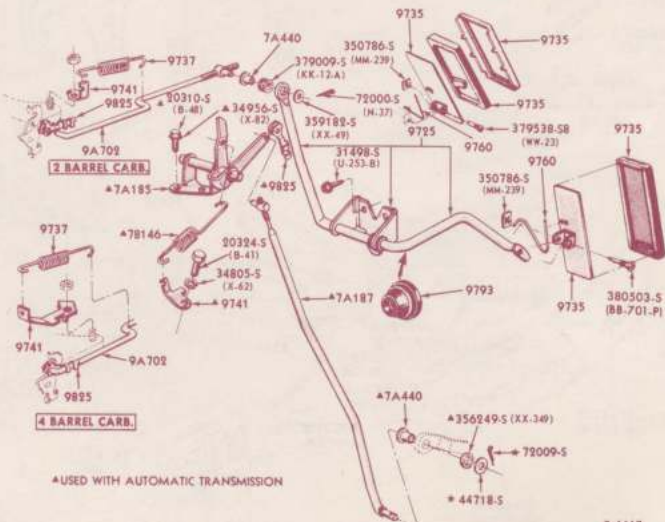

ACCELERATOR LINKAGE
1965/66 MUSTANG (8 CYLINDER 260, 289 ENGINES)