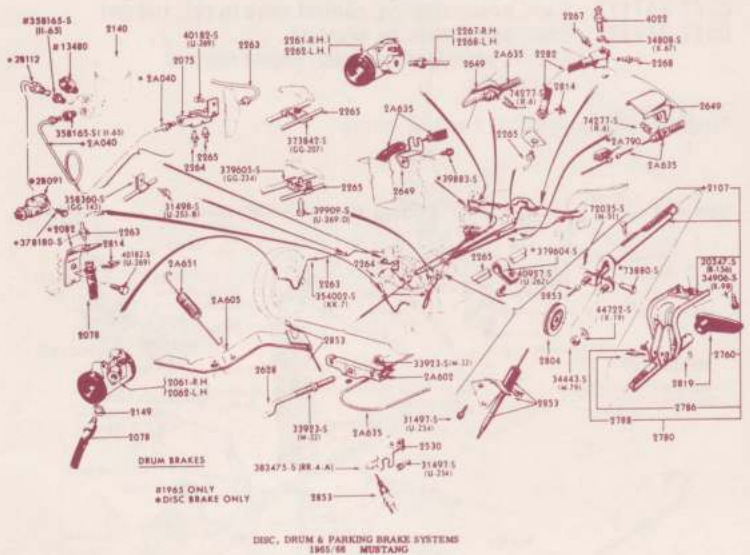

B5A-1201-A	Brq., front wheel inner	all
B5A-1202-A	Brq., cup, front wheel inner	all
B5A-1216-A	Brq., cup, front wheel outer	all
B5A-1217-A	Brq., cup, front wheel outer	all
C6ZZ-1210-A	Wheel trim ring, rally wheel	66
C7ZZ-1210-A	Wheel trim ring, rally wheel	67
C5ZZ-1424-A	Spare wheel hold-down plate	65/67
C5AZ-1448-D	Spare wheel mounting bolt (styled wheels)	65/66
C6OZ-1448-A	Spare wheel mounting bolt (std. wheels)	65/66
C5ZZ-2078-A	Brake hose, disk	65/66
C5ZZ-2078-B	Brake hose, drum	65/66
C5ZZ-2B091-B	Disk brake pressure control valve	
C5AZ-2140-A	Master cyl. w/standard drum brakes	65
C5ZZ-2140-B	Master cyl. w/power drum brakes	65
C5ZZ-2140-C	Master cyl. w/disk brakes	65/66
CODZ-2128-A	w/c kit rear	65
C3OZ-2128-B	w/c kit rear	66
C3OZ-2221-A	w/c kit front, 10 x 2 1/4", drum	65
C3AZ-2221-A	w/c kit front, 10 x 2 1/4", drum	66/69
C5ZZ-2282-A	Hose rear, 260-289, 2 bbl.	65/66
C5ZZ-2282-B	Hose rear, 6 cyl.	65/66
C5ZZ-2282-D	Hose rear, 289, 4 bbl.	65/66
C7ZZ-2282-A	Hose rear, all	67
C5ZZ-2454-C	Brake pedal pad, auto trans., disk brake	65/67
C5ZZ-2454-D	Brake pedal pad, std. trans., disk brake	65/67
C5ZZ-2457-E	Brake pedal pad, auto trans., drum power brake	65
C5ZZ-2457-F	Brake pedal pad, auto trans., drum manual brake	66/67
C5ZZ-2457-G	Brake pedal pad, std. trans., manual brakes	66/67
B7AZ-2471-A	Brake pedal bushing	all
D1ZZ-2A487-B	Brake pedal stainless trim ring, std. trans.	all
C5ZZ-2A635-D	Emergency brake cable at wheel, 6 cyl.	65
C5ZZ-2A635-E	Emergency brake cable at wheel, 8 cyl.	65
C6ZZ-2A635-C	Emergency brake cable at wheel, all	66
C7ZZ-2A635-A	Emergency brake cable at wheel, all	67
CODZ-2760-B	Hand brake handle	65/66
C7ZZ-2760-B	Hand brake handle	67/68
C6ZZ-2853-B	Hand brake cable	65/66
C7ZZ-2853-B	Hand brake cable	67/68