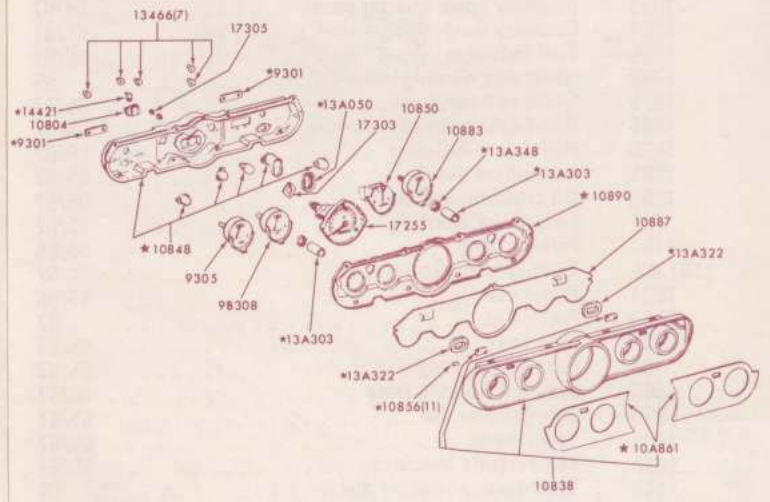

B6AZ-9278-B	Sender, oil gage, for ind. light	65
C9ZZ-9278-A	Sender, oil gage, for dial type gage	65/68
C5DZ-9305-A	Fuel gage, used with indicator lights	65
C5ZZ-9305-B	Fuel gage, used with oil pressure gage	65/66
C7ZZ-9305-A	Fuel gage, used with oil pressure gage	67/68
C5ZZ-9B308-B	Oil gage	65/66
C1KE-9601-A	Filter element, air cleaner, 6 cyl.	65/67
C5ZZ-9601-B	Filter element, air cleaner, 8 cyl.	65/67
C5ZZ-9A603-B	Duct & shroud, hot air pick-up, 8 cyl.	65/67
C5ZZ-9735-D	Pedal, accelerator, with stainless trim	65/68
C5ZZ-9737-B	Spring, throttle return, 8 cyl.	65/67
C5ZZ-9760-B	Spring, accelerator pedal	65/68
C6OZ-9793-A	Seal, throttle rod at firewall	66/68