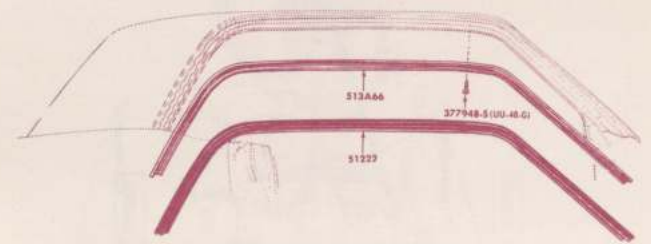

11968 11967
FRONT SEAT MECHANISM and RELATED PARTS - BUCKET
1965/66 MUSTANG, 1967 MUSTANG - BODY TYPE 63A, 65A, 76A and 1968/69 MUSTANG