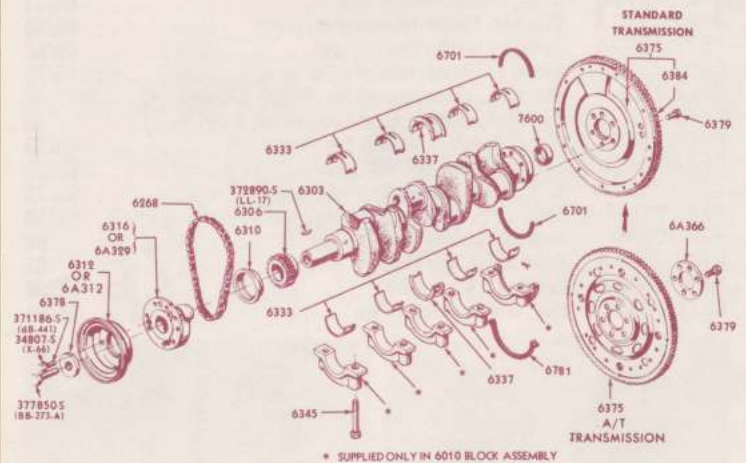

ENGINE OIL PUMP and RELATED PARTS -- TYPICAL
1965/72 8 CYLINDER 260, 289, 302, 351, 400, 429 and 460