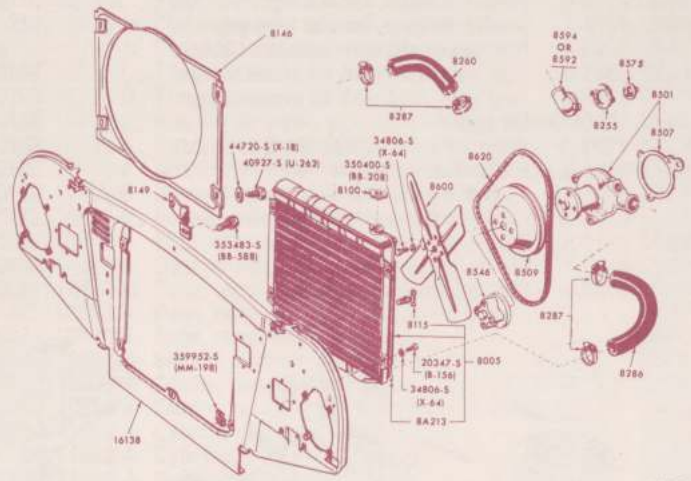

COOLING SYSTEM and RELATED PARTS - TYPICAL
1965/72 FALCON, MAVERICK, MUSTANG - 6 CYLINDER 170, 200, 250, and 8 CYLINDER 250, 289, 302&351
1966/72 BRONCO - 6 CYLINDER 170