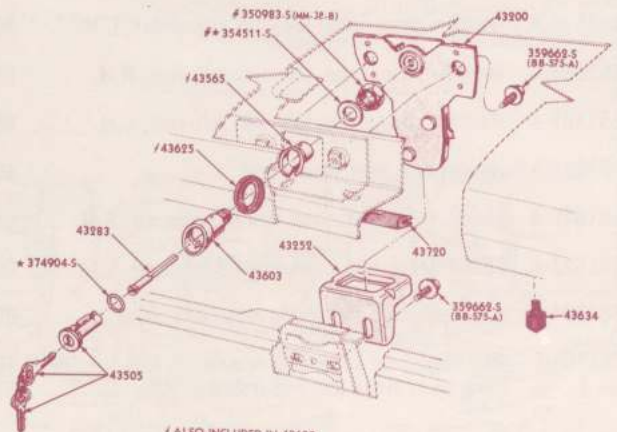

LUGGAGE COMPARTMENT DOOR LATCH and RELATED PARTS
 1965/66 MUSTANG - BODY TYPE 63

- C5ZZ-6343720-B Weather strip, luggage compartment door, 2 + 2 . . . 65/68
- COMB-6443720-C Weather strip, luggage compartment door, coup & convertible 65/68
- C5ZZ-6345456-CAB Cover, trunk floor, grey plaid rubber, 2 + 2 65
- C6ZZ-6345456-AAB Cover, trunk floor, grey rubber, 2 + 2 66
- C7ZZ-6345456-AIP Cover, trunk floor, grey burtex, 2 + 2 67
- C5ZZ-6545456-CAB Cover, trunk floor, grey plaid rubber, coupe 65
- C6ZZ-6545456-AAB Cover, trunk floor, grey rubber, coupe 66
- C7ZZ-6545456-AIP Cover, trunk floor, grey burtex, coupe 67
- C5ZZ-6345456-CAB Cover, trunk floor, grey plaid rubber, convertible 65
- C6ZZ-6345456-AAB Cover, trunk floor, grey rubber, convertible 66
- C7ZZ-6345456-AIP Cover, trunk floor, grey burtex, convertible 67
- C5ZZ-6345704-C Latch, folding rear seat back, 2 + 2 65/66
- C5ZZ-6546656-BAB Panel, package tray trim (black), coupe 65/66
- C7ZZ-6546656-AIA Panel, package tray trim (black), coupe 67
- C5AZ-7650487-A Bushing, folding top main control 65/67
- C5ZZ-7650500-D Clamp, convertible top holding, w/manual top, RH 65/68
- C5ZZ-7650501-D Clamp, convertible top holding, w/manual top, LH 65/68
- D0ZZ-7650600-A Power cylinder, convertible top 65/69
- C5ZZ-76506A98-A Counter balance assy., manual top, convertible . . . 65/66
- C5ZZ-6351222-C Weather strip, roof side rail, 2 + 2, R.H. 65/66
- C5ZZ-6551222-C Weather strip, roof side rail, coupe, R.H. 65/66
- C5ZZ-6351223-C Weather strip, roof side rail, 2 + 2, L.H. 65/66
- C5ZZ-6551223-C Weather strip, roof side rail, coupe, L.H. 65/66
- C5ZZ-7651564-A Weather strip, conv. top, side rail center, R.H. . . . 65/68
- C5ZZ-7651565-A Weather strip, conv. top, side rail center, L.H. . . . 65/68
- C5ZZ-7651566-A Weather strip, conv. top, side rail, rear, R.H. . . . 65/68
- C5ZZ-7651567-A Weather strip, conv. top, side rail, rear, L.H. . . . 65/68
- C5ZZ-7653986-AR Header seal, over windshield 65/68
- C5ZZ-6561616-A Shield, front seat, back side (aluminum), R.H. . . . 65/66
- C5ZZ-6561617-A Shield, front seat, back side (aluminum), L.H. . . . 65/66
- C5ZZ-6561704-F Rail assy., seat adjustable mounting, R.H. 65/66
- C5ZZ-6561705-F Rail assy., seat adjustable mounting, L.H. 65/66
- 377901-S Plug, body floor (for seat bolts) 65/66