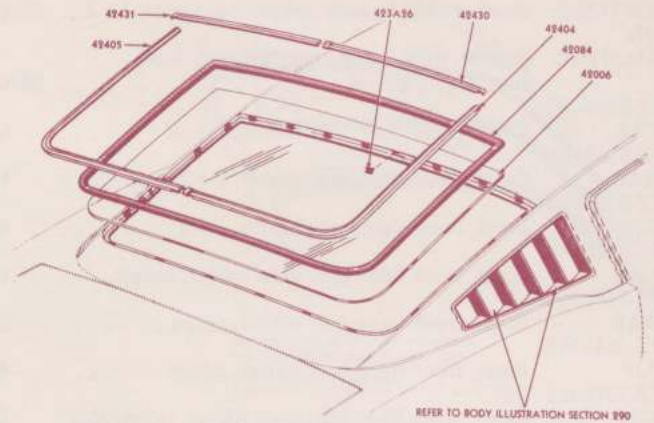

BACK WINDOW and RELATED PARTS
1965/66 MUSTANG - BODY TYPE 63