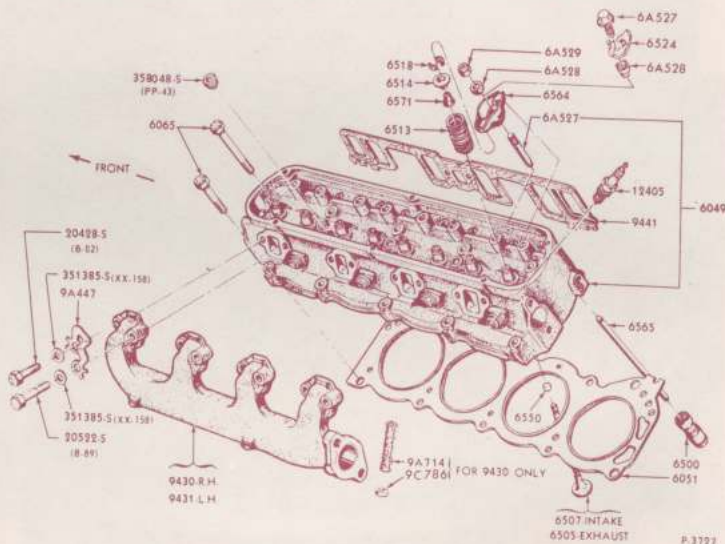

LEFT-FRONT VIEW

ENGINE ASSEMBLY - 8 CYLINDER 289 - TYPICAL
1965/68

P-8396

C3AZ-6250-V	Camshaft "289", 2V regular.	65/67
C3OZ-6250-C	Camshaft "289", 4V premium fuel	65/67
C5OZ-6256-B	Camshaft sprocket, "289"	65/67
C3OZ-6268-A	Camshaft sprocket, chain	65/67
C2OZ-6384-B	Gear, flywheel ring, std. trans.	65/67
C6ZZ-6582-A/B	Valve cover, chrome, 260/289 pair	65/68
S1MS-6A582-A	Valve cover, cast "Cobra", 260/289.	65/68
C6OZ-6584-A	Valve cover, gasket, 260/289.	65/68
C2OZ-6600-A	Oil pump, 260/289	65/68
C2OZ-6A618-A	Shaft, oil pump drive, 260/289	65/68
C3AZ-6700-A	Seal, crank, front 260/289	65/68
C2OZ-6750-A	Stick, oil indicator, 260/289	65/66
C5AZ-6754-G	Tube, oil indicator, 260/289	65/66
C5ZZ-6766-D	Oil breather cap, chrome	65/67
D0OZ-6781-A	Use only with High Performance Air Cleaner Pan gasket set, 260/289.	65/68

ENGINE VALVES, PUSH RODS, ROCKER ARM COVER and RELATED PARTS -- TYPICAL
1965/72 6 CYLINDER 240 and 8 CYLINDER 260, 289, 302, 351, 400 and 429

CYLINDER HEAD, VALVES and RELATED PARTS -
1965/72 8 CYLINDER 260, 289, 302, 351, 400, 429 and 460 ENGINES -- TYPICAL