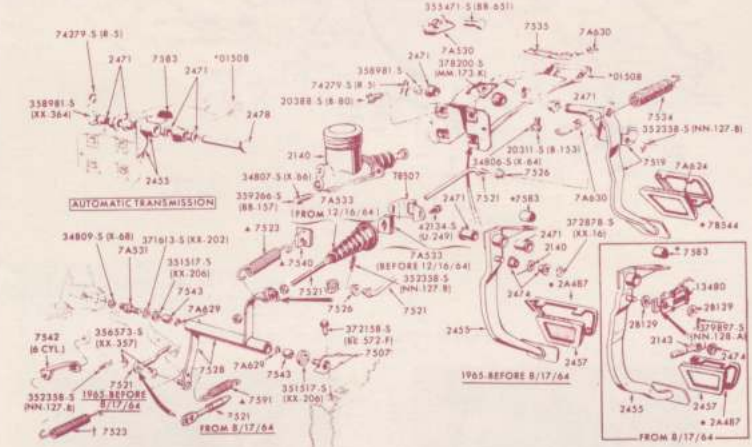

AUTOMATIC TRANSMISSION
CLUTCH PEDAL AND BRAKE PEDAL
1965-66 MUSTANG