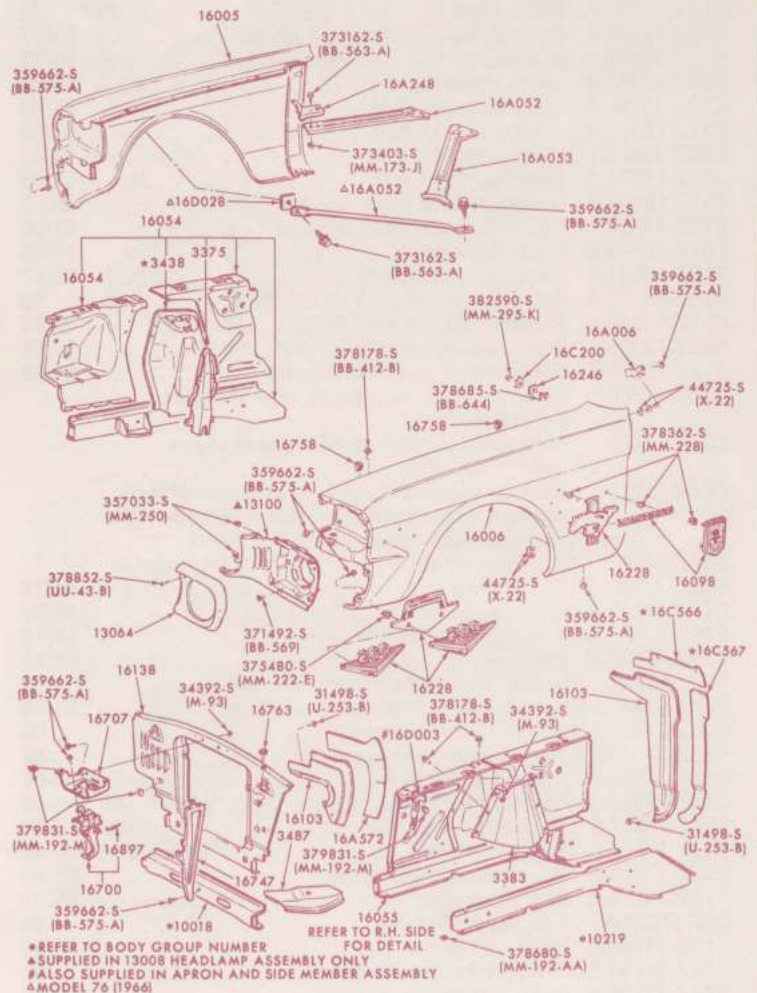

C5ZZ-16005-A	Fender, front, R.H.	65/66
C7ZZ-16005-B	Fender, front, R.H.	67
C5ZZ-16006-A	Fender, front, L.H.	65/66
C7ZZ-16006-B	Fender, front, L.H.	67
C5ZZ-16A052-C	Brace, shock tower to fire wall, R.H.	65/68
C5ZZ-16A057-E	Brace, shock tower to fire wall, 1 pc.	65/68
C5ZZ-16A053-B	Brace, shock tower to fire wall, L.H.	65/68
C5ZZ-16098-A	Mustang, w/generator	65
C5ZZ-16098-B	Mustang, w/alternator	65/66
C5ZZ-16098-C	Mustang, 2 + 2	65/66
C5ZZ-16098-D	Plack, "G.T."	65
C5ZZ-16098-E	"M"	65/66
C5ZZ-16098-F	"U"	65/66
C5ZZ-16098-G	"S"	65/66
C5ZZ-16098-H	"T"	65/66
C5ZZ-16098-J	"A"	65/66
C5ZZ-16098-K	"N"	65/66
C5ZZ-16098-L	"G"	65/66
C60Z-16098-B	Plack, "G.T."	66
C70Z-16098-A	"GTA"	67
C7ZZ-16098-A	"G"	67
C7ZZ-16098-B	"T"	67
C7ZZ-16098-C	Plack, "T-5" for export.	65/68
S7MS-16098-A	Emblem, "G.T. 350" (face only).	67
S7MS-16098-B	Emblem, "G.T. 500" (face and plate).	67
S8MS-16098-G	"428 Cobra Jet" w/snake.	68
C5ZZ-16224-A	Kit, G.T. body stripe, black	65/66
C5ZZ-16224-B	Kit, G.T. body stripe, red	65/66
C5ZZ-16224-C	Kit, G.T. body stripe, white	65/66
C5ZZ-16224-D	Kit, G.T. body stripe, blue	65/66
S1MS-16224-B	Kit, G.T. body stripe, GT-350, blue.	65/66
C30Z-16228-B	"289"	65/66
C4DZ-16228-C	"260"	65
C5ZZ-16228-B	High performance plack	65/66
C7ZZ-16228-C	Running horse, 289, R.H.	67
C90Z-16228-A	Cobra snake	
C9ZZ-16228-A	Tag, "351"	
C5ZZ-16229-B	Running horse, L.H.	65/66
C7ZZ-16229-C	Running horse, 289, L.H.	67
C5ZZ-16A572-A	Seal, front fender	65/66

FENDERS, APRONS and RELATED PARTS
1965/66 MUSTANG