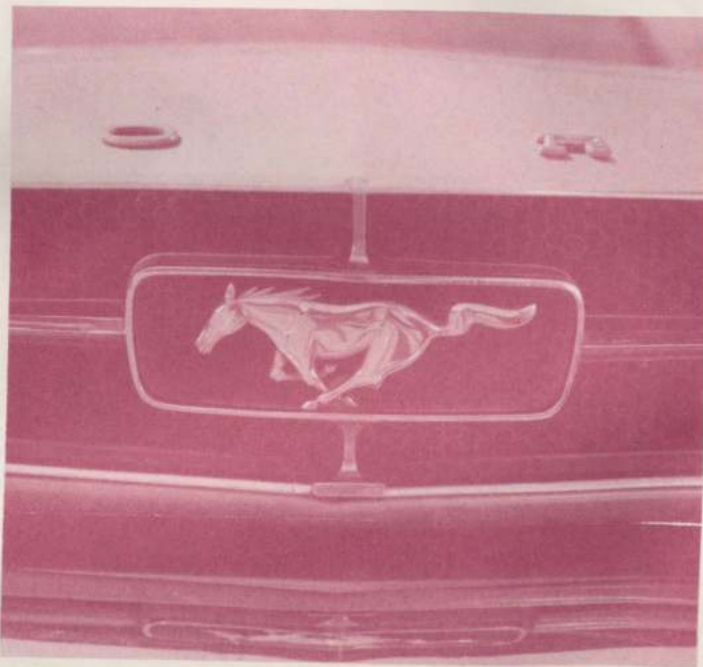

THIS CATALOG IS A LISTING OF OUR CURRENT STOCK ON HAND. PLEASE CALL OR WRITE FOR INFORMATION OF PARTS NOT LISTED. WE OCCASIONALLY HAVE LIMITED QUANTITY PARTS WHICH ARE NOT LISTED IN THIS CATALOG.

C5ZZ-1012-B	Rally wheel chrome nut	65/67
C5ZZ-1130-A	13" wheel cover, black center	65
C5ZZ-1130-J	14" wheel cover, black center	65
C5ZZ-1130-W	Rally wheel cap, red center, 2 1/2"	65/66
C6ZZ-1130-A	Wheel cover, 14"	66
C7ZZ-1130-A	Rally cap, blue center	67
C7ZZ-1130-B	Wheel cover, 14"	67
C9ZZ-1130-D	Black center, w/gold snake	69
S2MS-1130-B	Shelby American	66