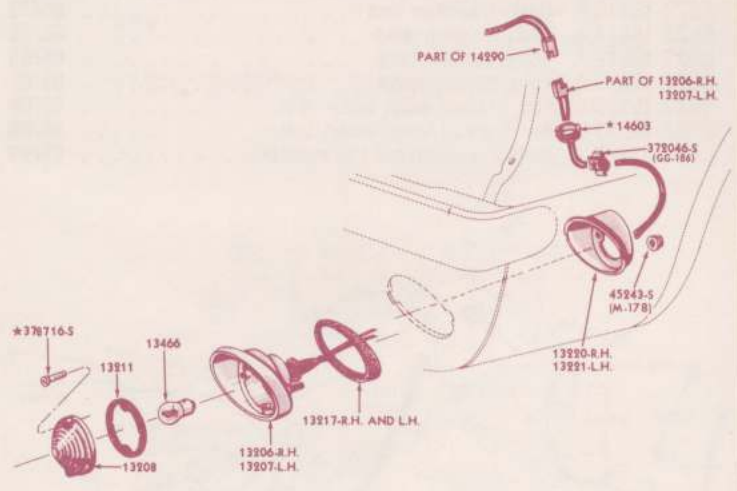

PARKING LAMP
1965/66 MUSTANG