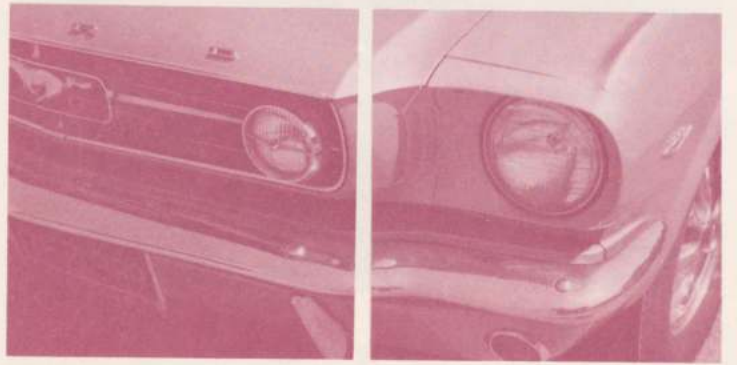

C0DZ-13007-A	Bulb, head lamp	65/67
C5ZZ-13008-C	Head lamp assy., less bulb & wiring, R.H.	65/66
C5ZZ-13008-D	Head lamp assy., less bulb & wiring, L.H.	65/66
C5ZZ-13064-A	Door, head lamp, R.H.	65/66
C5ZZ-13064-B	Door, head lamp, L.H.	65/66
C7ZZ-13064-C	Door, head lamp, R.H.	67/68
C7ZZ-13064-D	Door, head lamp, L.H.	67/68
C5ZZ-13206-B	Body, front turn signal lamp, R.H.	65/66
C5ZZ-13207-B	Body, front turn signal lamp, L.H.	65/66
C5ZZ-13208-A	Lens, front turn signal, amber	65/66
C5ZZ-13208-B	Lens, front turn signal, clear	65/66
C5ZZ-13217-A	Pad, front turn signal, clear, body, R.H.	65/66
C5ZZ-13217-B	Pad, front turn signal, clear, body, L.H.	65/66
D0AZ-13305-A	Arm, turn signal	65/72
C7OZ-13318-A	Cam, turn signal cancellation	65/66
C5OZ-13341-B	Switch assy., turn signal	65/66
C4OZ-13A408-A	Wire assy., tail lamp plug	65/66
C5ZZ-13420-A	Pad, tail lamp body	65/66
C7ZZ-13420-A	Pad, tail lamp body	67/68
C5ZZ-13434-A	Body, tail lamp	65/66
C5ZZ-13450-A	Lens, tail lamp	65/66
C7WY-13450-B	Lens, tail lamp, G.T./Calif. Spec., G.T. 350-500	67/68
C7ZZ-13450-A	Lens, tail lamp	67/68
C5ZZ-13461-B	Gasket, tail lamp line	65/66
C5ZZ-13465/6	Bulbs	65/67
1895	Alternator charge indicator	65/67
1895	Cigar lighter	66
1895	Clock lamp	65/67
1816	Clock lamp (rally pak)	66/67
631	Courtesy lamp (instrument panel)	65/67
1816	Courtesy lamp console (instrument panel)	65/67
1003	Courtesy lamp, quarter panel	65/67
1004	Courtesy lamp, door mount	65/67
1895	Fuel indicator	65/67
1895	Generator warning lamp	65
1895	Glove compartment	65/67
1895	Glove compartment, console	65/67
1895	High beam indicator	65/67
1895	Instrument panel	65/67
1895	Oil pressure, warning	65/67
257	Park brake, warning	65/67
1157	Parking lamp	65/66
1157 NA	Parking lamp, amber	67
1891	Radio dial	65/66
1893	Radio dial	67
1157	Rear lamp	65/67
97	Rear license lamp	65/67
1895	Seat belt warning lamp	66/67
1895	Speedometer dial	65/67
1895	Tachometer	65/67
1895	Temperature indicator	65/67
1445	Transmission selector dial	65
1893	Transmission selector dial	65/67
1895	Turn signal indicator	65/67
53	Turn signal indicator (head mt.)	67
C9ZZ-13480-A	Switch, stoplight	65/68
C5ZZ-13489-A	Door, tail lamp, chrome	65/66
C8ZZ-13489-A	Door, tail lamp	67/68
C5ZZ-13734-A	Lens, on rear of console	65/67
C4SZ-13776-B	Lamp assy., interior, 2 + 2	65/69
C0AF-13783-C	Lens, dome lamp	67
C1SZ-13783-A	Lens, interior, rear, 2 + 2	65/69
C6ZZ-13787-A	Body, console, rear lamp	65/66
C0AF-13788-A	Door, dome lamp	67