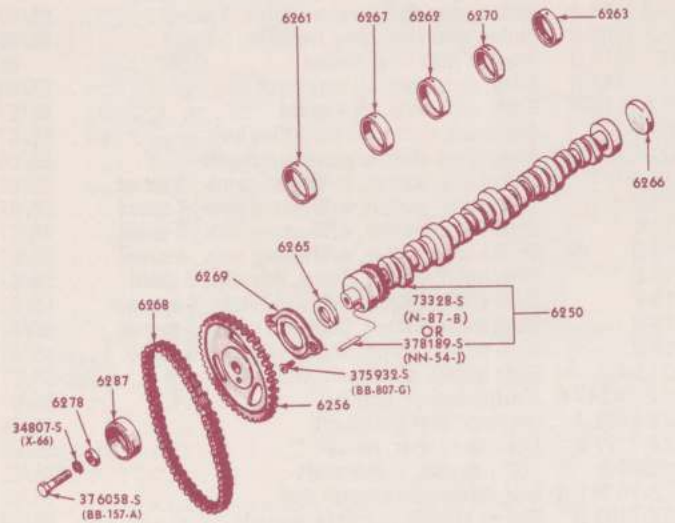

LEFT-FRONT VIEW

ENGINE ASSEMBLY - 8 CYLINDER 289 - TYPICAL
1965/68

P-8396

C3AZ-6250-V	Camshaft "289", 2V regular.	65/67
C3OZ-6250-C	Camshaft "289", 4V premium fuel	65/67
C5OZ-6256-B	Camshaft sprocket, "289"	65/67
C3OZ-6268-A	Camshaft sprocket, chain	65/67
C2OZ-6384-B	Gear, flywheel ring, std. trans.	65/67
C6ZZ-6582-A/B	Valve cover, chrome, 260/289 pair	65/68
S1MS-6A582-A	Valve cover, cast "Cobra", 260/289.	65/68
C6OZ-6584-A	Valve cover, gasket, 260/289.	65/68
C2OZ-6600-A	Oil pump, 260/289	65/68
C2OZ-6A618-A	Shaft, oil pump drive, 260/289	65/68
C3AZ-6700-A	Seal, crank, front 260/289	65/68
C2OZ-6750-A	Stick, oil indicator, 260/289	65/66
C5AZ-6754-G	Tube, oil indicator, 260/289	65/66
C5ZZ-6766-D	Oil breather cap, chrome	65/67
D0OZ-6781-A	Use only with High Performance Air Cleaner Pan gasket set, 260/289.	65/68

ENGINE VALVES, PUSH RODS, ROCKER ARM COVER and RELATED PARTS -- TYPICAL
1965/72 6 CYLINDER 240 and 8 CYLINDER 260, 289, 302, 351, 400 and 429

CYLINDER HEAD, VALVES and RELATED PARTS -
1965/72 8 CYLINDER 260, 289, 302, 351, 400, 429 and 460 ENGINES -- TYPICAL