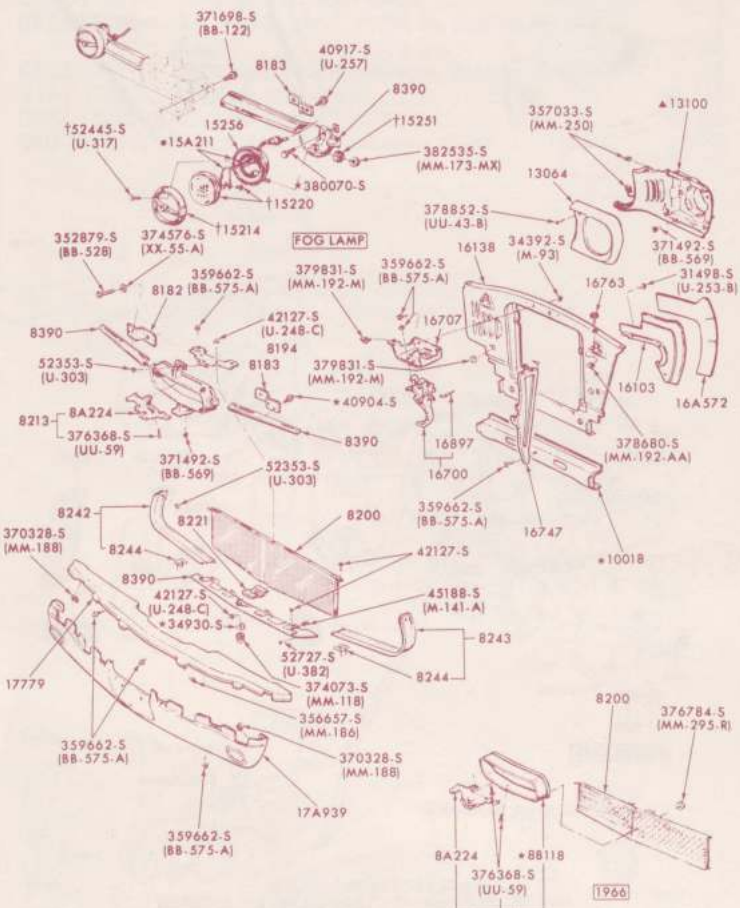

* REFER TO BODY GROUP NUMBER
▲ SUPPLIED IN 13008 HEADLAMP ASSEMBLY ONLY
† SUPPLIED ONLY IN 15200 LAMP ASSEMBLY
‡ ALSO SUPPLIED IN 15200 LAMP ASSEMBLY