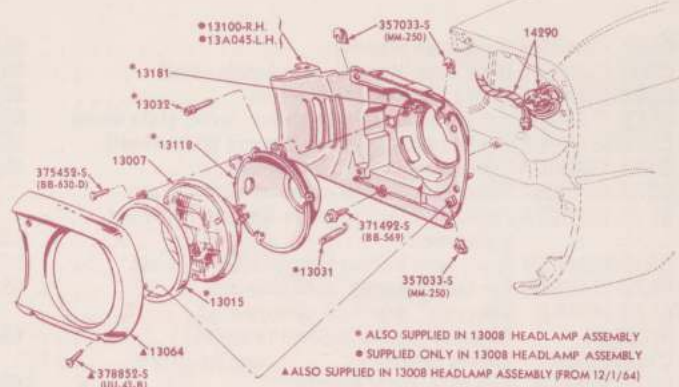

C0DZ-13007-A	Bulb, head lamp	65/67
C5ZZ-13008-C	Head lamp assy., less bulb & wiring, R.H.	65/66
C5ZZ-13008-D	Head lamp assy., less bulb & wiring, L.H.	65/66
C5ZZ-13064-A	Door, head lamp, R.H.	65/66
C5ZZ-13064-B	Door, head lamp, L.H.	65/66
C7ZZ-13064-C	Door, head lamp, R.H.	67/68
C7ZZ-13064-D	Door, head lamp, L.H.	67/68
C5ZZ-13206-B	Body, front turn signal lamp, R.H.	65/66
C5ZZ-13207-B	Body, front turn signal lamp, L.H.	65/66
C5ZZ-13208-A	Lens, front turn signal, amber	65/66
C5ZZ-13208-B	Lens, front turn signal, clear	65/66
C5ZZ-13217-A	Pad, front turn signal, clear, body, R.H.	65/66
C5ZZ-13217-B	Pad, front turn signal, clear, body, L.H.	65/66
D0AZ-13305-A	Arm, turn signal	65/72
C7OZ-13318-A	Cam, turn signal cancellation	65/66
C5OZ-13341-B	Switch assy., turn signal	65/66
C4OZ-13A408-A	Wire assy., tail lamp plug	65/66
C5ZZ-13420-A	Pad, tail lamp body	65/66
C7ZZ-13420-A	Pad, tail lamp body	67/68
C5ZZ-13434-A	Body, tail lamp	65/66
C5ZZ-13450-A	Lens, tail lamp	65/66
C7WY-13450-B	Lens, tail lamp, G.T./Calif. Spec., G.T. 350-500	67/68
C7ZZ-13450-A	Lens, tail lamp	67/68
C5ZZ-13461-B	Gasket, tail lamp line	65/66
C5ZZ-13465/6	Bulbs	65/67
1895	Alternator charge indicator	65/67
1895	Cigar lighter	66
1895	Clock lamp	65/67
1816	Clock lamp (rally pak)	66/67
631	Courtesy lamp (instrument panel)	65/67
1816	Courtesy lamp console (instrument panel)	65/67
1003	Courtesy lamp, quarter panel	65/67
1004	Courtesy lamp, door mount	65/67
1895	Fuel indicator	65/67
1895	Generator warning lamp	65
1895	Glove compartment	65/67
1895	Glove compartment, console	65/67
1895	High beam indicator	65/67
1895	Instrument panel	65/67
1895	Oil pressure, warning	65/67
257	Park brake, warning	65/67
1157	Parking lamp	65/66
1157 NA	Parking lamp, amber	67
1891	Radio dial	65/66
1893	Radio dial	67
1157	Rear lamp	65/67
97	Rear license lamp	65/67
1895	Seat belt warning lamp	66/67
1895	Speedometer dial	65/67
1895	Tachometer	65/67
1895	Temperature indicator	65/67
1445	Transmission selector dial	65
1893	Transmission selector dial	65/67
1895	Turn signal indicator	65/67
53	Turn signal indicator (head mt.)	67
C9ZZ-13480-A	Switch, stoplight	65/68
C5ZZ-13489-A	Door, tail lamp, chrome	65/66
C8ZZ-13489-A	Door, tail lamp	67/68
C5ZZ-13734-A	Lens, on rear of console	65/67
C4SZ-13776-B	Lamp assy., interior, 2 + 2	65/69
C0AF-13783-C	Lens, dome lamp	67
C1SZ-13783-A	Lens, interior, rear, 2 + 2	65/69
C6ZZ-13787-A	Body, console, rear lamp	65/66
C0AF-13788-A	Door, dome lamp	67

HEADLAMP PARTS
1965/66 MUSTANG