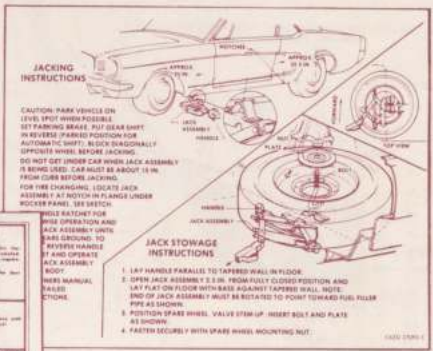

MUSTANG RECOMMENDED TIRE PRESSURES (LBS/SQ. IN.)	
ALL MODELS EXCEPT AS FOLLOWS:	FRONT REAR
1965-1966	35 35
1967-1968	35 35
1969-1970	35 35
1971-1972	35 35
1973-1974	35 35
1975-1976	35 35
1977-1978	35 35
1979-1980	35 35
1981-1982	35 35
1983-1984	35 35
1985-1986	35 35
1987-1988	35 35
1989-1990	35 35
1991-1992	35 35
1993-1994	35 35
1995-1996	35 35
1997-1998	35 35
1999-2000	35 35
2001-2002	35 35
2003-2004	35 35
2005-2006	35 35
2007-2008	35 35
2009-2010	35 35
2011-2012	35 35
2013-2014	35 35
2015-2016	35 35
2017-2018	35 35
2019-2020	35 35
2021-2022	35 35
2023-2024	35 35
2025-2026	35 35
2027-2028	35 35
2029-2030	35 35