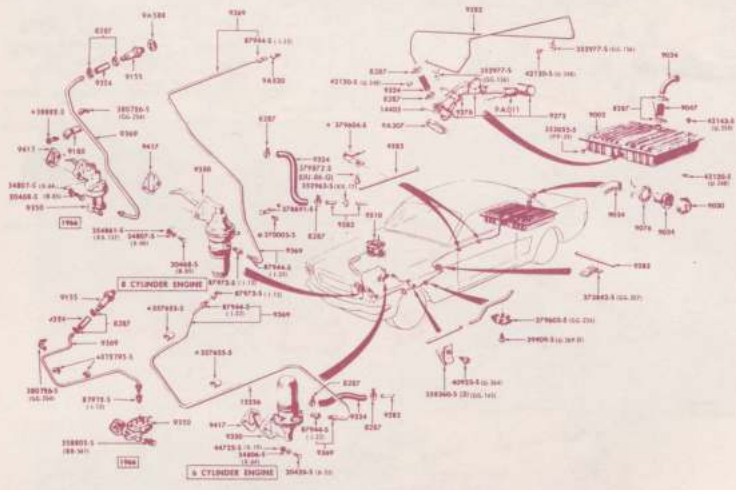

C3DZ-8005-K	Radiator Assy., new, 8 cyl.	65/66
C3DZ-8005	Radiator Assy., Rebuilt heavy-duty core	65/66
C9AZ-8100-A	Radiator cap, 13#	65/72
C9ZZ-8100-A	Radiator cap, 13# chrome	65/72
C3DZ-8146-D	Shroud, fan, 8 cyl., hi-perf.	65/66
C3DZ-8149-B	Bracket, shroud	65/66
C5ZZ-8194-A	Support, rad. grille ornament	65
C5ZZ-8200-C	Grille, w/o fog lights	65
C5ZZ-8200-D	Grille, with fog lights (G.T.) (not inc.)	65
C6ZZ-8200-A	Grille, with fog lights (G.T.) (not inc.)	66
C5ZZ-8213-A	Ornament, grille center w/horse	65
C6ZZ-8213-A	Ornament, grille center w/horse	66
C6ZZ-8213-B	Ornament, grille center for fog lights	66
C6ZZ-8221-A	Cover, molding joint	66
C5ZZ-8A224-B	Running horse, included in 8213	65/66
C5ZZ-8242-A	Moulding, grille opening, R.H.	65/66
C5ZZ-8243-A	Moulding, grille opening, L.H.	65/66
C20Z-8260-H	Hose, Radiator, top, 6 cyl.	65/67
D2PZ-8260-H	Hose, Radiator, top, 8 cyl.	65/67
C2DZ-8286-F	Hose, Radiator, lower, 8 cyl.	65/68
D2PZ-8286-H	Hose, Radiator, lower, 6 cyl.	65/68
C5ZZ-8390-B	Bar, radiator grille, R.H. w/o fog lamps	65
C5ZZ-8390-C	Bar, radiator grille, L.H. w/o fog lamps	65
C5ZZ-8340-F	Bar, grille opening, lower	65/66
A8AZ-8575-B	Thermostat, 180°, 6 & 8	65/72
A8AZ-8575-C	Thermostat, 190°, 6 & 8	65/72
D2PZ-8597-A	Bypass hose, 8 cyl.	65/69
C5ZZ-9002-D	Fuel tank	65/68
C5ZZ-9030-B	Gas cap, when available	65
C6ZZ-9030-A/B	Gas cap, when available	66
C7ZZ-9030-C	Gas cap, G.T.	67
S2MS-9030-A	Gas cap, G.T., 350 Shelby	65/66
C5ZZ-9034-A	Pipe, fuel tank filter	65/66
C5ZZ-9035-A	Gasket, gas cap sealing, all	65/67
D70Z-9047-A	Hose, filter pipe to tank	65/67
C5ZZ-9076-A	Seal, filter pipe to body	65/71
C8ZZ-9275-C	Sender, fuel gage	65/68

FUEL SYSTEM and RELATED PARTS
1965-68 MUSTANG