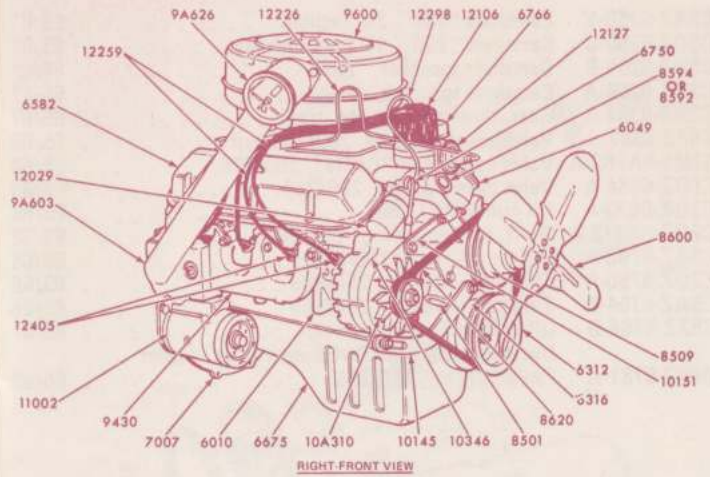

C4UZ-6038-A*	Engine support, front R.H., 6 cyl.	65/66
C4UZ-6038-B*	Engine support, front L.H., 6 cyl.	65/66
C3AZ-6038-G	Engine support, front R.H., 8 cyl.	65/66
C3AZ-6038-H	Engine support, front L.H., 8 cyl.	65/66
C4DZ-6038-A	Engine support, front R.H., 8 cyl. conv.	65/66
C4DZ-6308-B	Engine support, front L.H., 8 cyl. conv.	65/66
C0DZ-6008-C*	Gasket set, engine, 6 cyl. 170 cu. in.	65/72
C3OZ-6008-B*	Gasket set, engine, 6 cyl., 200 cu. in.	65/72
C5ZZ-6068	Insulator, rear trans. mt.	65/66
D7OZ-6E078-A	Gasket kit, lower, 260/289.	65/67
D6OZ-6079-A	Gasket kit, Valve grind set, 260/289.	65/67

*Order both together for complete engine overhaul gasket set.