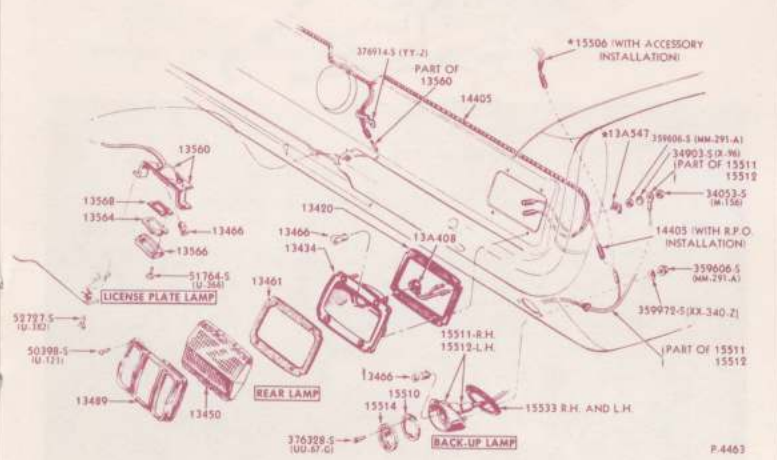

REAR LAMP, BACK UP LAMP and LICENSE PLATE LAMP
1965/66 MUSTANG