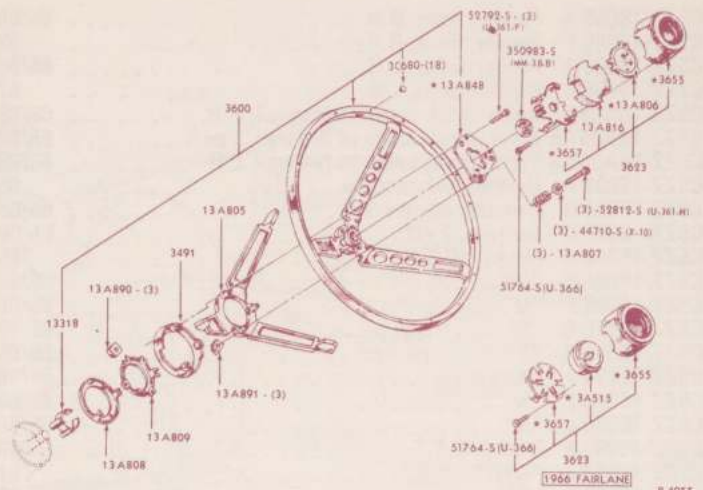

HEADLAMP PARTS
1965/66 MUSTANG

PARKING LAMP
1965/66 MUSTANG

REAR LAMP, BACK UP LAMP and LICENSE PLATE LAMP
1965/66 MUSTANG

C5ZZ-13A805-B Ring, horn blowing	65/66
C7OZ-13A805-E Ring, horn blowing, wood grain wheel	65/66
C0DZ-13A807-B Spring, horn, button tension	65/67
C5ZZ-13A807-B Spring, horn, button tension, wood grain wheel	65/68
C5ZZ-13A808-A Contact plate (used with wood grain wheel)	65/66
D1TZ-13A808-A Contact plate (with alternator)	65/66
C2DZ-13A809-A Plate, horn button index (retainer) w/gen.	65
C5ZZ-13A809-A Plate, horn button index (retainer) w/wood grain wheel	65/66
D2T2-13A809-B Plate, horn button index (retainer) w/alt.	65/66
C5ZZ-13A864-A Contact & Spring, horn blowing	65/66
C6ZZ-14289-B Wire assy., gage feed to engine	66
376914-S Strap, wiring, hold-down to apron.	65/67
C7ZZ-15055-A Socket lighter	67
C8ZZ-15200-A Fog lamp (rally lamp)	65/68
C8ZZ-15200-D Fog lamp, Lucas design (rectangle)	68
FDU-15220-A Bulb, fog lamp, clear	65/68
C5ZZ-15259-A Knob, fog lamp, switch, G.T.	65/67
C5ZZ-15510-A Gasket, backup lens	65/70
C5ZZ-15511-A Body, backup lamp	65/66
C5ZZ-15512-A Body, backup lamp	65/66
C5ZZ-15514-A Lens, backup lamp	65/68
C5ZZ-15533-A Pad, backup lamp, body, R.H.	65/66
C5ZZ-15533-B Pad, backup lamp, body, L.H.	65/66
C4DZ-15668-A Switch, convertible top control	65/66