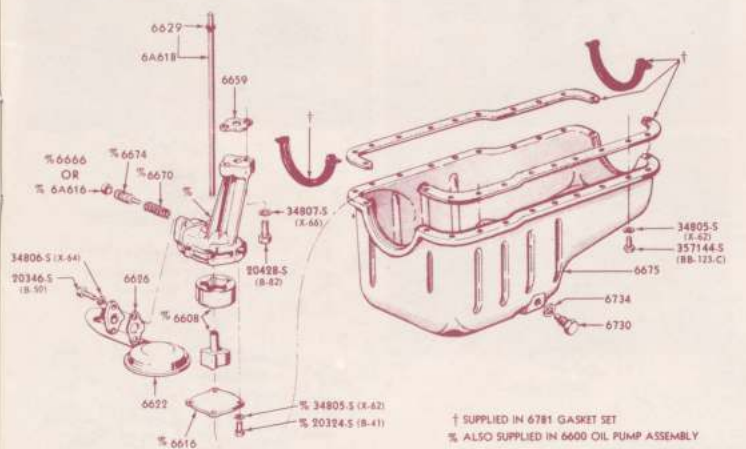

ENGINE OIL PUMP and RELATED PARTS -- TYPICAL
1965/72 8 CYLINDER 260, 289, 302, 351, 400, 429 and 460