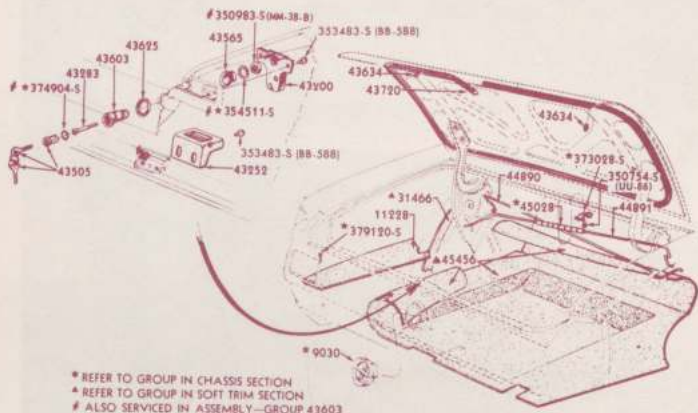

C0AB-	6423240-B	Roller, window regulator arm	65/66
C5ZZ-	6523342-C	Handle, window riser	65/67
C5ZZ-6523942-	AAB	Panel, door trim, std. interior, black, R.H.	65
C6ZZ-6523942-	ACG	Panel, door trim, std. interior, black, R.H.	66
C5ZZ-6523943-	AAB	Panel, door trim, std. interior, black, L.H.	65
C6ZZ-6523943-	ACG	Panel, door trim, std. interior, black, L.H.	66
C5ZZ-6524100		Specify color and year	65/67
C5ZZ-	6524144-A	Base, arm rest, chrome	65/66
C8ZZ-	6525662-A	Name, "California Special"	68
C5ZZ-	6529732-B	Weather strip on body for quarter window, fit coupe & convertible, R.H.	65/66
C5ZZ-	6529733-B	Weather strip, fit coups & convertible, L.H.	65/66
C5ZZ-	65290A76-A	Ornament, quarter panel trim, R.H.	65
C6ZZ-	65290A76-A	Ornament, quarter panel trim, R.H.	65
C5ZZ-	65290A77-A	Ornament, quarter panel trim, L.H.	66
C6ZZ-	65290A77-A	Ornament, quarter panel trim, L.H.	66
C5ZZ-	6530146-B	Weather seal on 1/4 window, coupe, R.H.	65/66
C5ZZ-	7630146-B	Weather seal on 1/4 window, convertible, R.H.	65/66
C5ZZ-	6530147-B	Weather seal on 1/4 window, coupe, L.H.	65/66
C5ZZ-	7630147-B	Weather seal on 1/4 window, convertible, L.H.	65/66
C40Z-	6240282-A	Letter "F" on hood front	65/66
C40Z-	6240282-B	Letter "O" on hood front	65/66
C40Z-	6240282-C	Letter "R" on hood front	65/66
C40Z-	6240282-D	Letter "D" on hood front	65/66
C5ZZ-	6342048-A	Weather seal, back window glass, 2 + 2	65/66
C7ZZ-	6342084-A	Weather seal, back window glass, 2 + 2	67/68
C5ZZ-	6542084-A	Weather seal, back window glass, coupe	65/68
C5ZZ-	6543505-C	Lock cylinder, w/2 keys, trunk	65/66
C5ZZ-	6543603-B	Sleeve, trunk lock cylinder, chrome	65/66
C5ZZ-	6543625-B	Pad, lock sleeve	

LUGGAGE COMPARTMENT DOOR LATCH and RELATED PARTS
1965/66 MUSTANG - BODY TYPES 65, 76