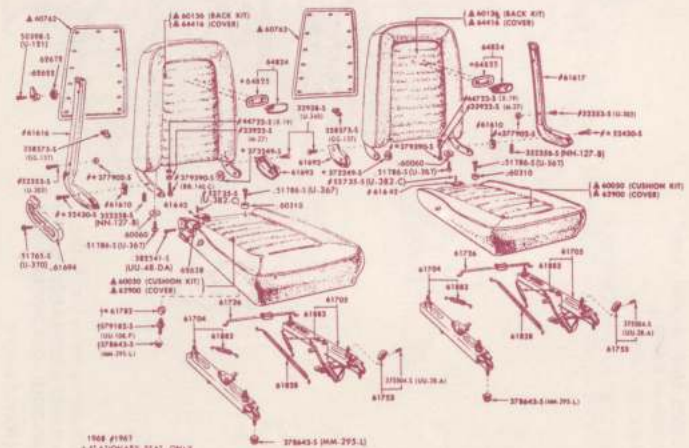

11968 11967
FRONT SEAT MECHANISM and RELATED PARTS - BUCKET
1965/66 MUSTANG, 1967 MUSTANG - BODY TYPE 63A, 65A, 76A and 1968/69 MUSTANG