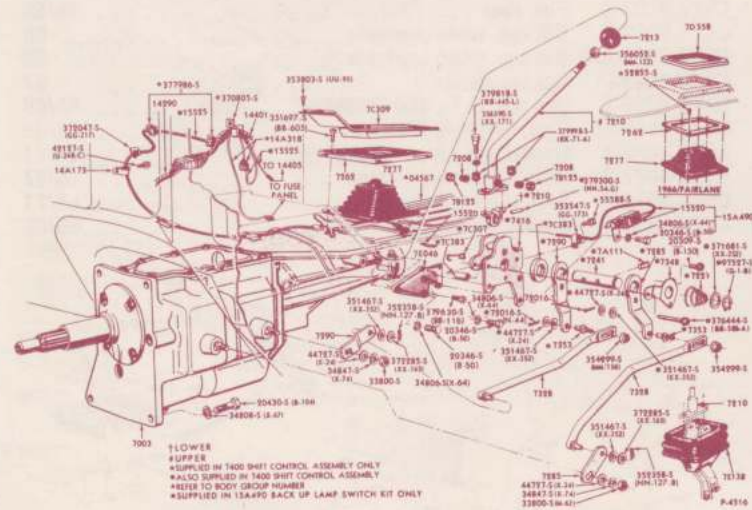

AUTOMATIC TRANSMISSION
CLUTCH PEDAL AND BRAKE PEDAL
1965-66 MUSTANG