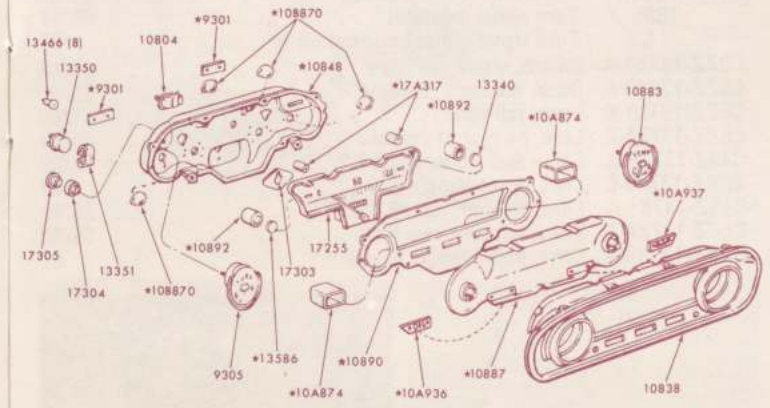

B6AZ-9278-B	Sender, oil gage, for ind. light	65
C9ZZ-9278-A	Sender, oil gage, for dial type gage	65/68
C5DZ-9305-A	Fuel gage, used with indicator lights	65
C5ZZ-9305-B	Fuel gage, used with oil pressure gage	65/66
C7ZZ-9305-A	Fuel gage, used with oil pressure gage	67/68
C5ZZ-9B308-B	Oil gage	65/66
C1KE-9601-A	Filter element, air cleaner, 6 cyl.	65/67
C5ZZ-9601-B	Filter element, air cleaner, 8 cyl.	65/67
C5ZZ-9A603-B	Duct & shroud, hot air pick-up, 8 cyl.	65/67
C5ZZ-9735-D	Pedal, accelerator, with stainless trim	65/68
C5ZZ-9737-B	Spring, throttle return, 8 cyl.	65/67
C5ZZ-9760-B	Spring, accelerator pedal	65/68
C6OZ-9793-A	Seal, throttle rod at firewall	66/68