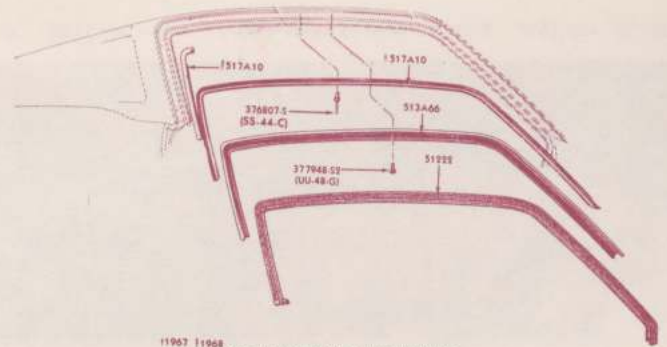

- C5ZZ-6343720-B Weather strip, luggage compartment door, 2 + 2 . . . 65/68
- COMB-6443720-C Weather strip, luggage compartment door, coup & convertible 65/68
- C5ZZ-6345456-CAB Cover, trunk floor, grey plaid rubber, 2 + 2 65
- C6ZZ-6345456-AAB Cover, trunk floor, grey rubber, 2 + 2 66
- C7ZZ-6345456-AIP Cover, trunk floor, grey burtex, 2 + 2 67
- C5ZZ-6545456-CAB Cover, trunk floor, grey plaid rubber, coupe 65
- C6ZZ-6545456-AAB Cover, trunk floor, grey rubber, coupe 66
- C7ZZ-6545456-AIP Cover, trunk floor, grey burtex, coupe 67
- C5ZZ-6345456-CAB Cover, trunk floor, grey plaid rubber, convertible 65
- C6ZZ-6345456-AAB Cover, trunk floor, grey rubber, convertible 66
- C7ZZ-6345456-AIP Cover, trunk floor, grey burtex, convertible 67
- C5ZZ-6345704-C Latch, folding rear seat back, 2 + 2 . . . . . 65/66
- C5ZZ-6546656-BAB Panel, package tray trim (black), coupe 65/66
- C7ZZ-6546656-AIA Panel, package tray trim (black), coupe 67
- C5AZ-7650487-A Bushing, folding top main control 65/67
- C5ZZ-7650500-D Clamp, convertible top holding, w/manual top, RH 65/68
- C5ZZ-7650501-D Clamp, convertible top holding, w/manual top, LH 65/68
- D0ZZ-7650600-A Power cylinder, convertible top 65/69
- C5ZZ-76506A98-A Counter balance assy., manual top, convertible . . . 65/66
- C5ZZ-6351222-C Weather strip, roof side rail, 2 + 2, R.H. 65/66
- C5ZZ-6551222-C Weather strip, roof side rail, coupe, R.H. 65/66
- C5ZZ-6351223-C Weather strip, roof side rail, 2 + 2, L.H. 65/66
- C5ZZ-6551223-C Weather strip, roof side rail, coupe, L.H. 65/66
- C5ZZ-7651564-A Weather strip, conv. top, side rail center, R.H. . . . 65/68
- C5ZZ-7651565-A Weather strip, conv. top, side rail center, L.H. . . . 65/68
- C5ZZ-7651566-A Weather strip, conv. top, side rail, rear, R.H. . . . 65/68
- C5ZZ-7651567-A Weather strip, conv. top, side rail, rear, L.H. . . . 65/68
- C5ZZ-7653986-AR Header seal, over windshield 65/68
- C5ZZ-6561616-A Shield, front seat, back side (aluminum), R.H. . . . 65/66
- C5ZZ-6561617-A Shield, front seat, back side (aluminum), L.H. . . . 65/66
- C5ZZ-6561704-F Rail assy., seat adjustable mounting, R.H. 65/66
- C5ZZ-6561705-F Rail assy., seat adjustable mounting, L.H. 65/66
- 377901-S Plug, body floor (for seat bolts) 65/66

11967 11968
ROOF SIDE MOULDINGS and WEATHERSTRIPS
1965/66 MUSTANG - BODY TYPE 65 - TYPICAL