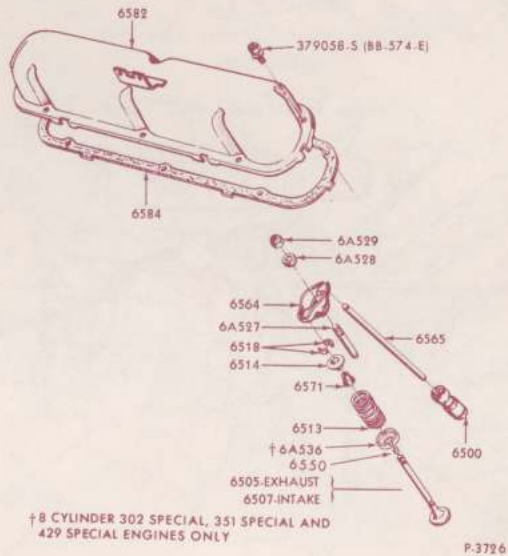

LEFT-FRONT VIEW

ENGINE ASSEMBLY - 8 CYLINDER 289 - TYPICAL
1965/68

P-8396

C3AZ-6250-V	Camshaft "289", 2V regular.	65/67
C3OZ-6250-C	Camshaft "289", 4V premium fuel	65/67
C5OZ-6256-B	Camshaft sprocket, "289"	65/67
C3OZ-6268-A	Camshaft sprocket, chain	65/67
C2OZ-6384-B	Gear, flywheel ring, std. trans.	65/67
C6ZZ-6582-A/B	Valve cover, chrome, 260/289 pair	65/68
S1MS-6A582-A	Valve cover, cast "Cobra", 260/289.	65/68
C6OZ-6584-A	Valve cover, gasket, 260/289.	65/68
C2OZ-6600-A	Oil pump, 260/289	65/68
C2OZ-6A618-A	Shaft, oil pump drive, 260/289	65/68
C3AZ-6700-A	Seal, crank, front 260/289	65/68
C2OZ-6750-A	Stick, oil indicator, 260/289	65/66
C5AZ-6754-G	Tube, oil indicator, 260/289	65/66
C5ZZ-6766-D	Oil breather cap, chrome	65/67
D0OZ-6781-A	Use only with High Performance Air Cleaner Pan gasket set, 260/289.	65/68