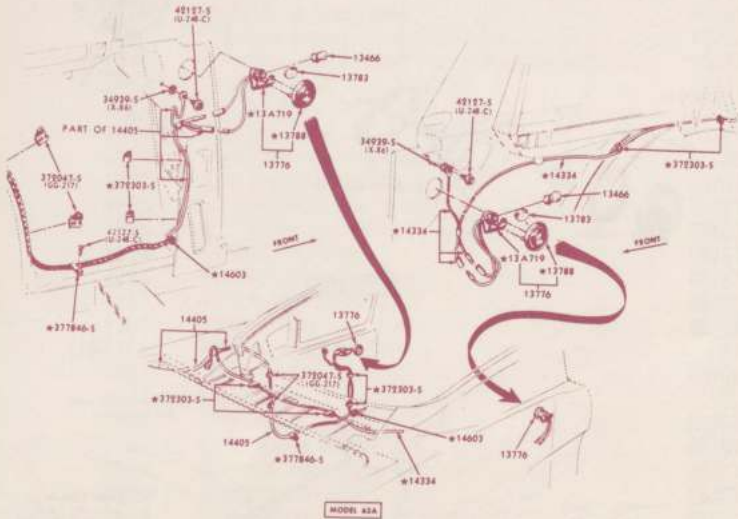

COURTESY LAMP and WIRING - INTERIOR QUARTER PANEL
1965/70 MUSTANG - "FASTBACK"