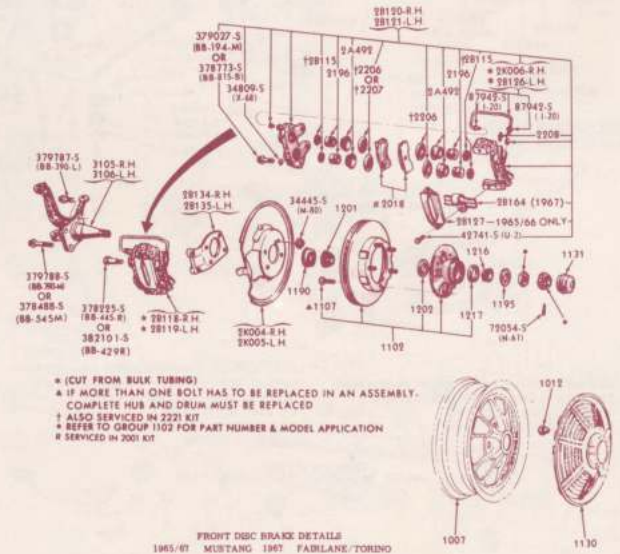

B5A-1201-A	Brq., front wheel inner	all
B5A-1202-A	Brq., cup, front wheel inner	all
B5A-1216-A	Brq., cup, front wheel outer	all
B5A-1217-A	Brq., cup, front wheel outer	all
C6ZZ-1210-A	Wheel trim ring, rally wheel	66
C7ZZ-1210-A	Wheel trim ring, rally wheel	67
C5ZZ-1424-A	Spare wheel hold-down plate	65/67
C5AZ-1448-D	Spare wheel mounting bolt (styled wheels)	65/66
C6OZ-1448-A	Spare wheel mounting bolt (std. wheels)	65/66
C5ZZ-2078-A	Brake hose, disk	65/66
C5ZZ-2078-B	Brake hose, drum	65/66
C5ZZ-2B091-B	Disk brake pressure control valve	
C5AZ-2140-A	Master cyl. w/standard drum brakes	65
C5ZZ-2140-B	Master cyl. w/power drum brakes	65
C5ZZ-2140-C	Master cyl. w/disk brakes	65/66
CODZ-2128-A	w/c kit rear	65
C3OZ-2128-B	w/c kit rear	66
C3OZ-2221-A	w/c kit front, 10 x 2 1/4", drum	65
C3AZ-2221-A	w/c kit front, 10 x 2 1/4", drum	66/69
C5ZZ-2282-A	Hose rear, 260-289, 2 bbl.	65/66
C5ZZ-2282-B	Hose rear, 6 cyl.	65/66
C5ZZ-2282-D	Hose rear, 289, 4 bbl.	65/66
C7ZZ-2282-A	Hose rear, all	67
C5ZZ-2454-C	Brake pedal pad, auto trans., disk brake	65/67
C5ZZ-2454-D	Brake pedal pad, std. trans., disk brake	65/67
C5ZZ-2457-E	Brake pedal pad, auto trans., drum power brake	65
C5ZZ-2457-F	Brake pedal pad, auto trans., drum manual brake	66/67
C5ZZ-2457-G	Brake pedal pad, std. trans., manual brakes	66/67
B7AZ-2471-A	Brake pedal bushing	all
D1ZZ-2A487-B	Brake pedal stainless trim ring, std. trans.	all
C5ZZ-2A635-D	Emergency brake cable at wheel, 6 cyl.	65
C5ZZ-2A635-E	Emergency brake cable at wheel, 8 cyl.	65
C6ZZ-2A635-C	Emergency brake cable at wheel, all	66
C7ZZ-2A635-A	Emergency brake cable at wheel, all	67
CODZ-2760-B	Hand brake handle	65/66
C7ZZ-2760-B	Hand brake handle	67/68
C6ZZ-2853-B	Hand brake cable	65/66
C7ZZ-2853-B	Hand brake cable	67/68